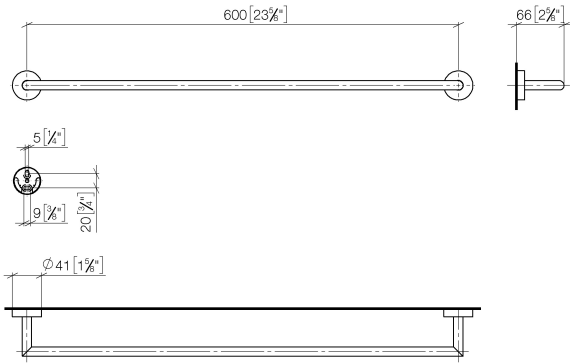

Towel bar - Chrome

ENO

83 060 979

- gauge 600 mm
- width 640mm
- height 40 mm
- rosette Ø 40 mm
- 65mm projection

Fits ELIO, ENO, MEM, META SQUARE, SYNC and TARA ULTRA

Fits: ENO, SYNC, TARA ULTRA, META SQUARE

83 060 979

mm [inches]

83 060 979

Parts for other finishes can be found here: Brushed Platinum

Spare parts list

No.	Item Number	Name	Quantity used	Delivery time
1	05 28 22 622 00-00	holder	1	10
2	08 27 97 500-00	rosette	2	10
3	08 30 11 516 90	ring	2	2
4	08 17 97 560 90	holder	2	2
5	05 30 31 025 00 90	fixing set	2	2
6	08 17 97 501 07	holder	2	2